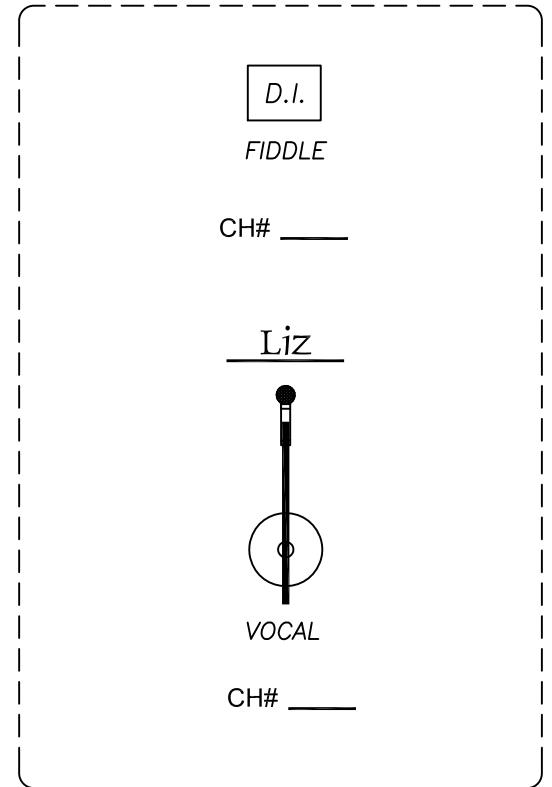

the markley ensemble

STAGE PLOT KEY

MICROPHONE WITH
BOOM/STAND—SHURE
SM58 OR EQUAL.
TOTAL REQUIRED=3

DIRECT BOX
TOTAL REQUIRED=5
(ONE STEREO)

STAGE MONITOR
TOTAL REQUIRED=3

AC POWER RECEPTACLE
TOTAL REQUIRED=1