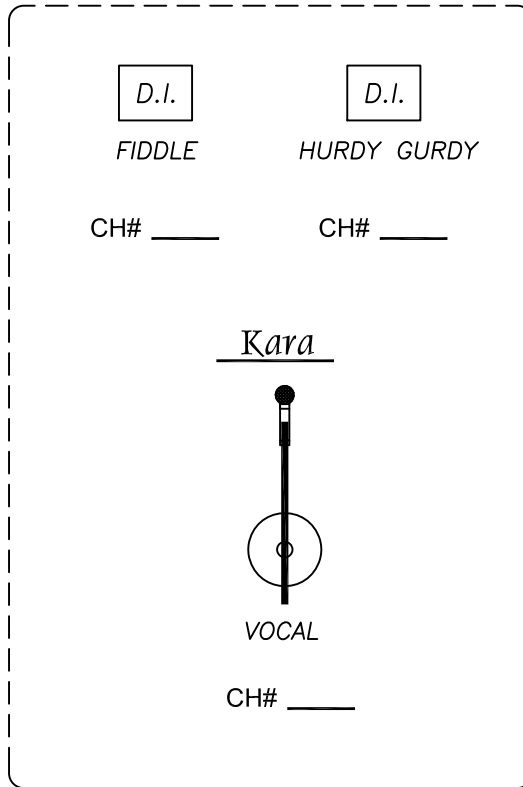

the markley ensemble

STAGE PLOT KEY

MICROPHONE WITH
BOOM/STAND—SHURE
SM58 OR EQUAL.
TOTAL REQUIRED=3

DIRECT BOX
TOTAL REQUIRED=5
(ONE STEREO)

STAGE MONITOR
TOTAL REQUIRED=3

AC POWER RECEPTACLE
TOTAL REQUIRED=1