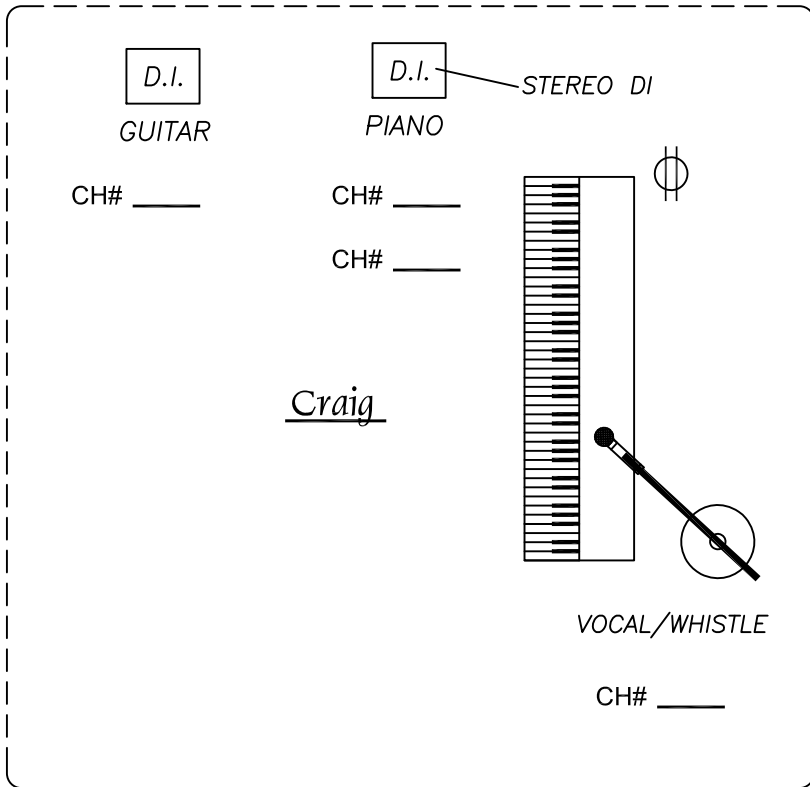

the markley ensemble

STAGE PLOT KEY

MICROPHONE WITH
BOOM/STAND—SHURE
SM58 OR EQUAL.
TOTAL REQUIRED=3

DIRECT BOX
TOTAL REQUIRED=5
(ONE STEREO)

STAGE MONITOR
TOTAL REQUIRED=3

AC POWER RECEPTACLE
TOTAL REQUIRED=1